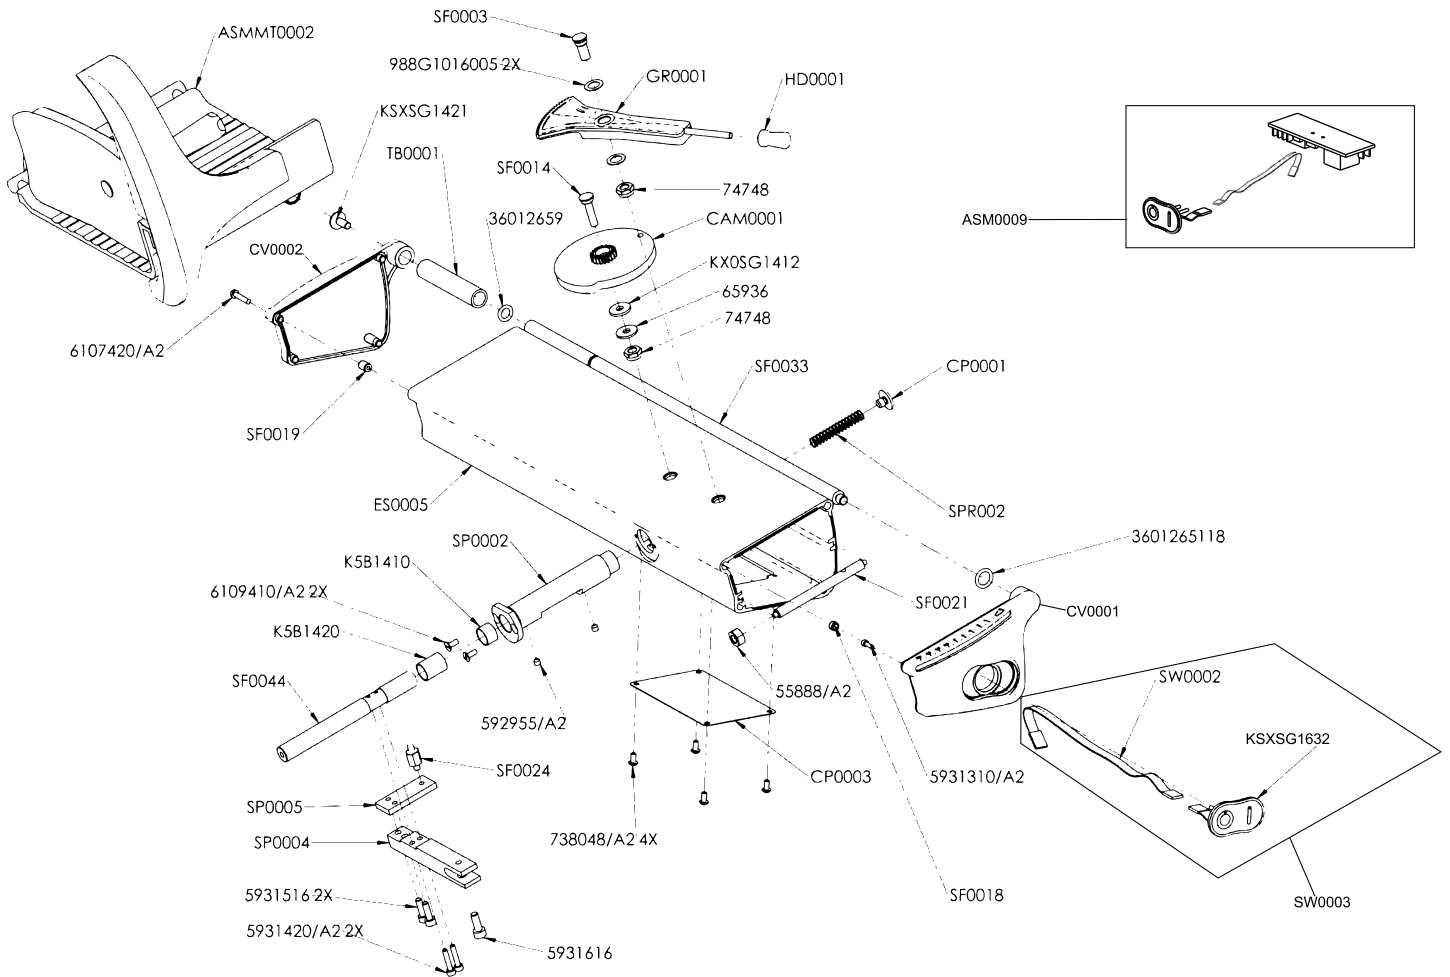

Parts Breakdown

Model MS-IN-0250H-BK 47113