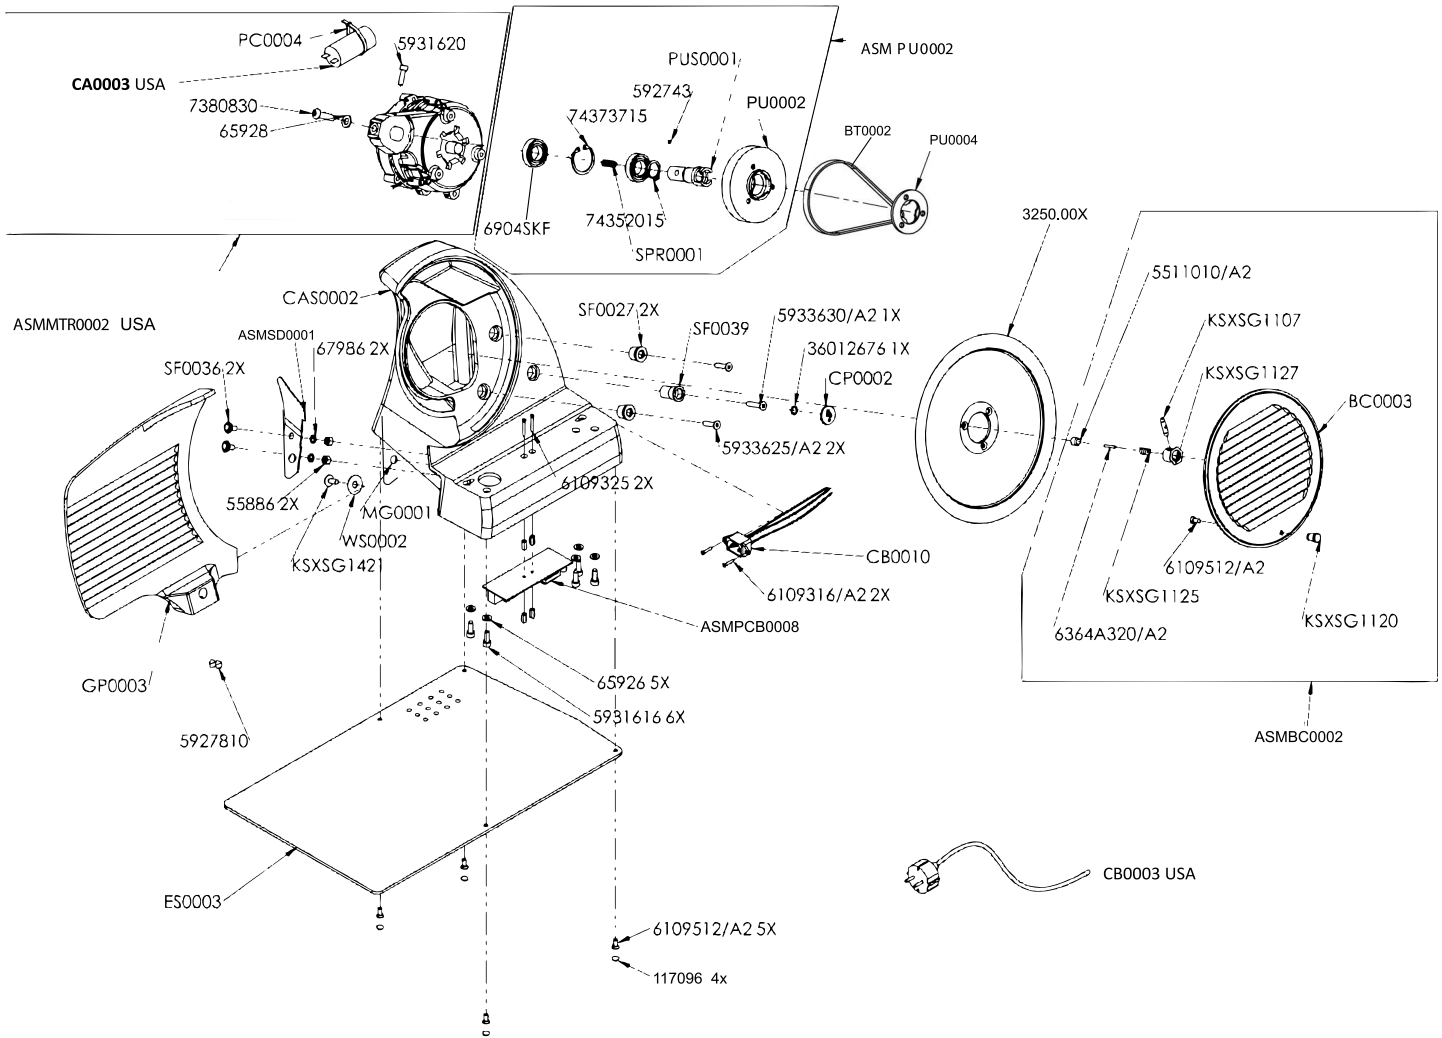

Parts Breakdown

Model MS-IN-0250H-BK 47113